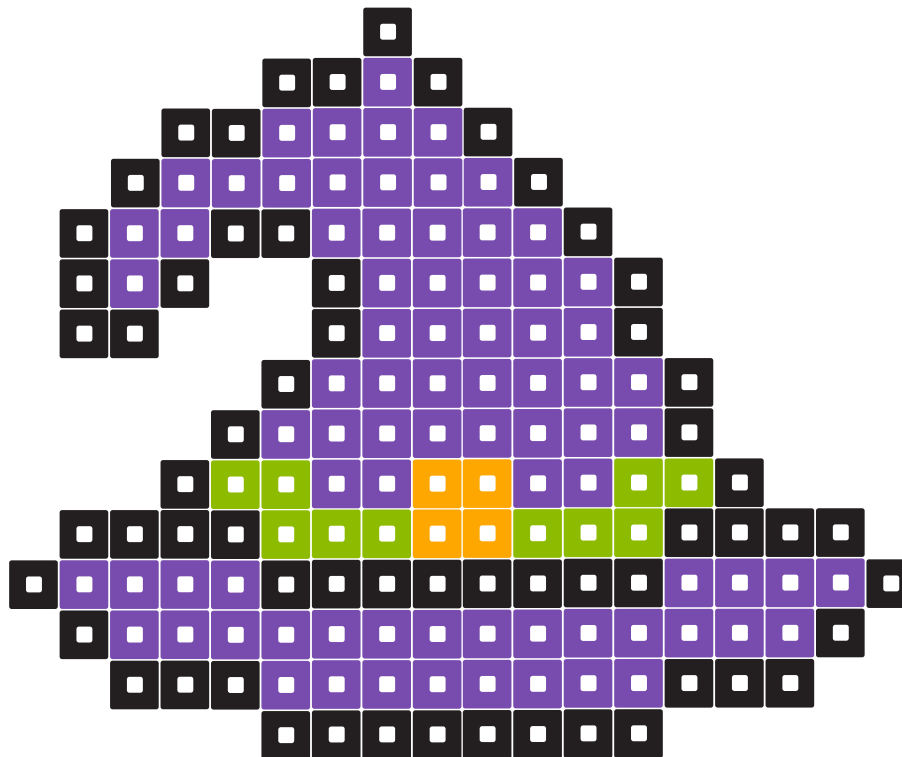

47

10

14

33

2

TOMB STONE

BAT

WITCH'S HAT

SKULL

61

10

4

79

13

38